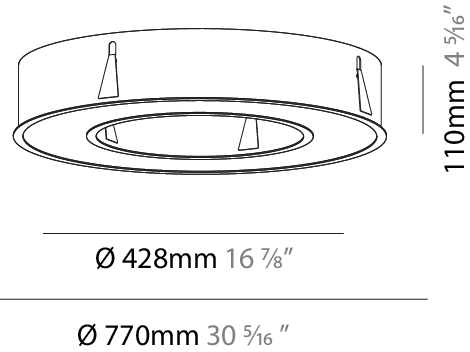

GENERAL

Series: Glorious
Subseries: Glorious
Brand: Prolight
Division: Architectural
Mounting Type: Recessed
Mounting Location: Ceiling
Subcategory: Ambient

PHYSICAL

Shape: Round
Diameter (mm): 770
Diameter (in): 30 ⁵/₁₆
Height (mm): 110
Height (in): 4 ⁵/₁₆
Min. Recessing Depth (mm): 120
Min. Recessing Depth (in): 4 ³/₄
Light Distribution: Direct
Weight (kg): 9.285
Weight (lbs): 20.47
Diffuser: PMMA - Opal or Micro-Prism
Fixture Finish: SSR / BKV / CWI / CRY / HAB / UFT / ITA / RUA / FTG / MYG / LOD / PUS / FRO / FUP / KIA / POP / BLS / SPG / MEY / GOH / GUM / CHC / COM / ABZ / JAG / OBR / MOS / ROR
Fixture Material: Aluminum
Cut-out Measurements: 760mm / 29 15/16" x 440mm / 17 5/16"

ELECTRICAL

Lamp Type: LED (Zhaga Standard)
Input Wattage (W): 30
Total Output Wattage (W): 24 / 19.2 (3500K)
Dimming: Non-Dimming / Phase Dimming (120Vac only) / 0-10V Dimming
Driver Included: Yes
Driver Location: Integrated
Driver Type: Constant Current - 120 / 277Vac
Driver Class: Class 2
Input Voltage (V): 120 - 277
Constant Current (MA): 350 / 600 (3500K)

LED

Color Temperature (°K): 3000 / 3500 / 4000
Max. Delivered Lumen (lm): 2770 / 2862 / 2920
CRI: >80 CRI
Efficiency (%): 65
Lamp Life (hrs): 50000

OPTICAL

RATINGS AND CERTIFICATIONS

Certified By: Certified for North American Standards
IP rating: IP20

760mm x 440mm
29 15/16" x 17 5/16"

120mm
4 3/4"

10 - 15mm
3/8" - 9/16"