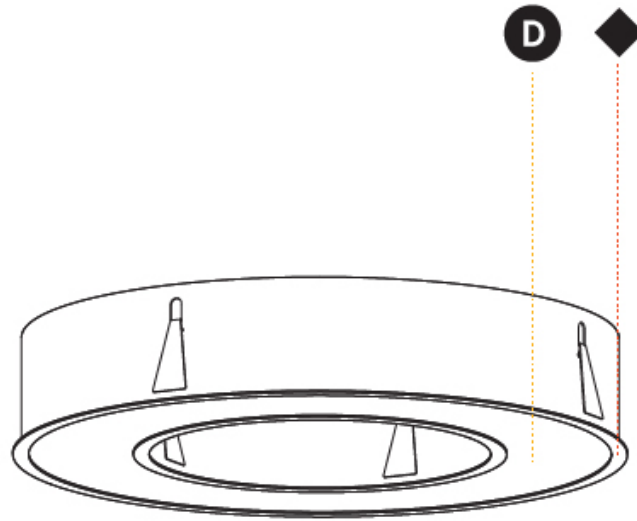

A37500-

PROJECT

TYPE

SPECIFIER

QUANTITY

DATE