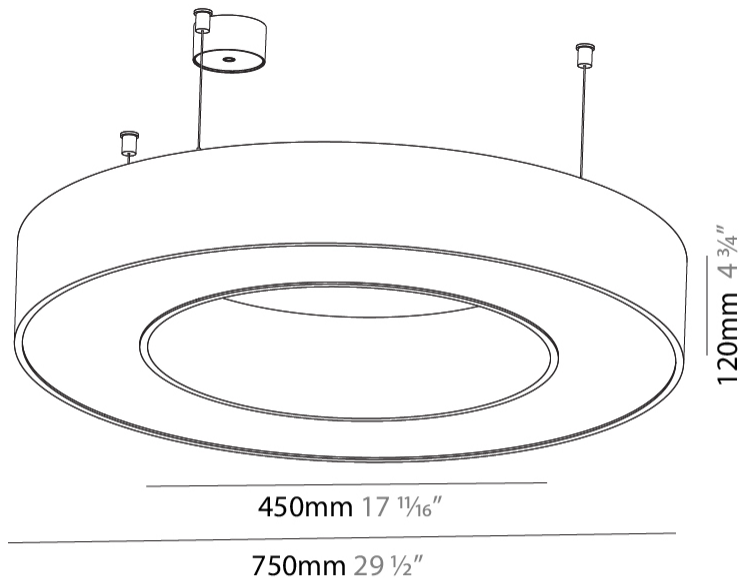

GENERAL

Series: Glorious
Subseries: Glorious
Brand: Prolight
Division: Architectural
Mounting Type: Suspension
Mounting Location: Ceiling
Subcategory: Ambient

PHYSICAL

Shape: Round
Diameter (mm): 750
Diameter (in): 29 1/2
Height (mm): 120
Height (in): 4 3/4
Max. Overall Height (mm): 2120
Max. Overall Height (in): 83 7/16
Light Distribution: Direct
Weight (kg): 7.062
Weight (lbs): 15.56
Diffuser: [PMMA - Opal or Micro-Prism](#)
Fixture Finish: [SSR / BKV / CWI / CRY / HAB / UFT / ITA / RUA / FTG / MYG / LOD / PUS / FRO / FUP / KIA / POP / BLS / SPG / MEY / GOH / GUM / CHC / COM / ABZ / JAG / OBR / MOS / ROR](#)
Fixture Material: Aluminum

ELECTRICAL

Lamp Type: LED (Zhaga Standard)
Input Wattage (W): 30
Total Output Wattage (W): 24 / 19.2 (3500K)
Dimming: [Non-Dimming / Phase Dimming (120Vac only) / 0-10V Dimming](#)
Driver Included: Yes
Driver Location: Integrated
Driver Type: Constant Current
Driver Class: Class 2
Input Voltage (V): 120 - 277
Constant Current (MA): 350 / 600 (3500K)

LED

Color Temperature (°K): [3000 / 3500 / 4000](#)
Max. Delivered Lumen (lm): 2770 / 2862 / 2920
CRI: >80 CRI
Efficiency (%): 65
Lamp Life (hrs): 50000

OPTICAL

RATINGS AND CERTIFICATIONS

Certified By: Certified for North American Standards
IP rating: IP20